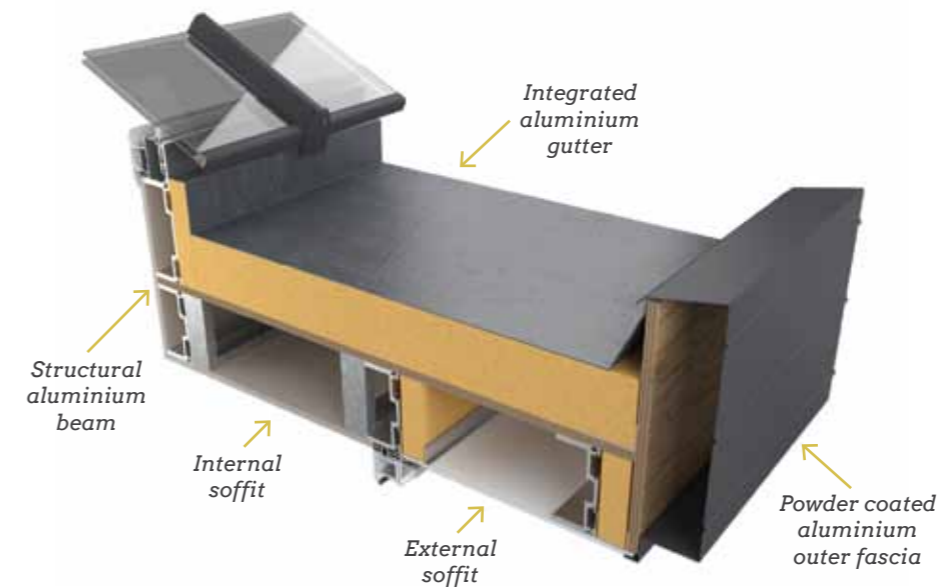

Modena

A modern twist on the classic orangery

Modena
shown in Grey with bi-fold doors
and Celsius Clear roof glass

This stunning
double soffit
design delivers
clean, modern
styling.

Modena

Structural detail