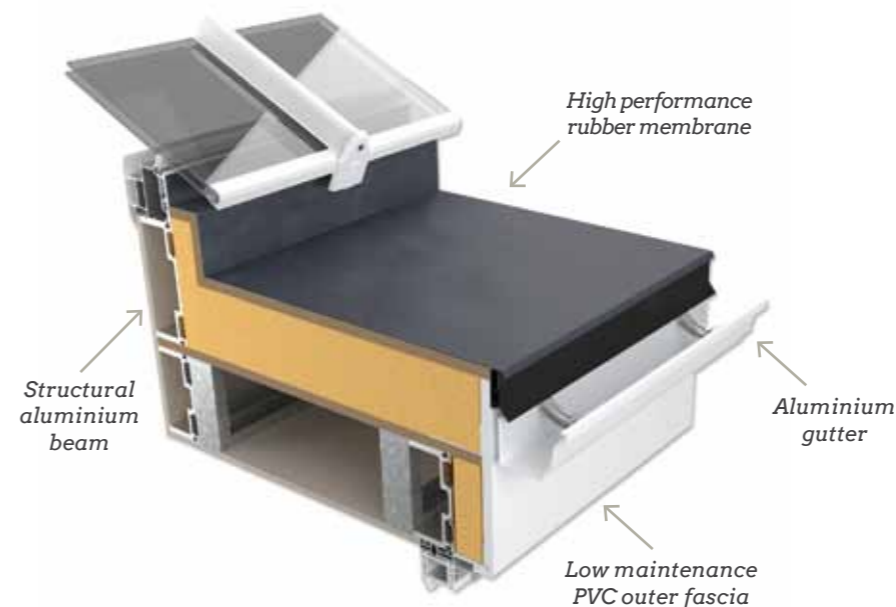

1. Exterior features
2. Elegant flat-roofed orangery design
   - Eye-catching glazed lantern roof
   - Full height picture windows allow plenty of natural daylight in
   - Easy access to adjacent garden spaces

Select Rio for your new extension and you will be making a statement of elegance with a discreet and uncluttered design, which reflects traditional orangery buildings.

Rio's flat roofed styling has a strikingly different appearance from alternative orangery designs, with the distinctive lantern visibly 'sat' on top for maximum visual impact.

A beautiful new stylish room for entertaining and relaxing in all year round.

Reflecting classic orangery design with its waterproofed flat roof and profiled aluminium gutter, Rio truly delivers with features designed for modern living.

For the perfect finishing touch, elegant French doors or a set of modern bi-fold doors will lead out into the garden from your beautiful Rio orangery.

Rio has a deep and efficient rubber membrane lined flat roof. This highly robust construction is very easy to maintain, making it easy to clear any autumn leaves.